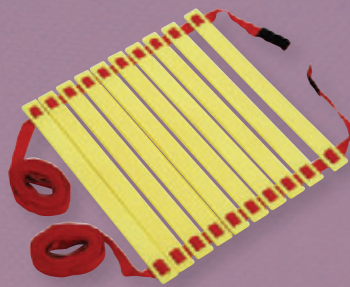

## TRAINING CONE

Set of 4 safety cones. collapsable under pressure. Orange.

**Size:** 20cm

## REBOUND NET

Rubber feet with central adjuster. Indoor and outdoor use.

**Sizes:** 100 x 100cm