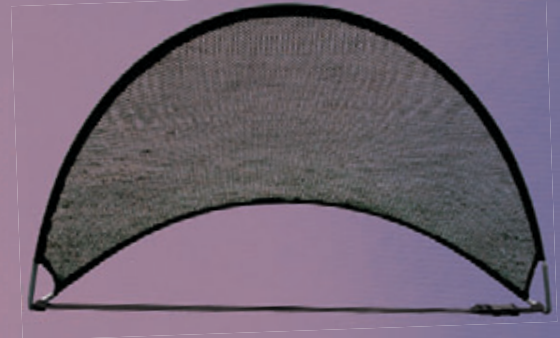

POP UP NET

Folding, ball retaining net complete with carrying bag.

Size: 6' wide