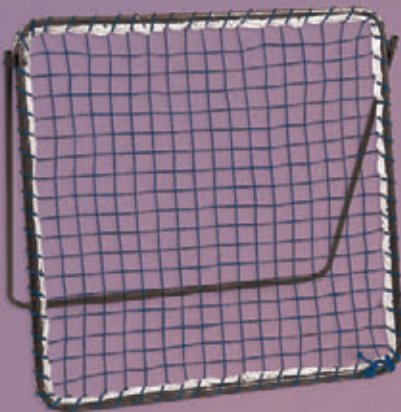

## PORTABLE NET

High quality portable net. strong flexible fibreglass ribs, durable heavy duty nylon netting. deep metal anchor spikes. Front guy rope for stability. 10m x 3m x 2.5m. supplied in navy heavy duty carry bag approx 100cm x 30cm.

**Sizes:** 10m x 3m x 2.5m

## TRAINING CONE

Set of 4 safety cones. collapsable under pressure. Orange.

**Size:** 20cm

## REBOUND NET

Rubber feet with central adjuster. Indoor and outdoor use.

**Sizes:** 100 x 100cm